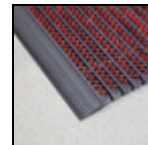

Bristle Brush Entrance Mats

A clean interior starts at the front door with the ultimate Outdoor Bristle Brush Entrance Mat. This outdoor brush mat features aggressive scraping bristles to clean mud, dirt and snow from shoes and boots to help keep floors clean.

This 1" thick outdoor bristle door mat features durable bristles that clean, remove and trap up to 8 lbs of dirt.

A 2" long sloping ramp provides a safe transition on and off the mat while a 1" threshold backs to the door on this sturdy, weather resistant mat.

Bristle door mats are long lasting and will not degrade with exposure to the elements.

These heavy-duty outdoor mats consist of a commercial-grade acrylic base, recycled vinyl rails and UV-stable nylon bristle inserts.