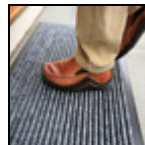

Bristle Brush Entrance Mats

A clean interior starts at the front door with the ultimate Outdoor Bristle Brush Entrance Mat. This outdoor brush mat features aggressive scraping bristles to clean mud, dirt and snow from shoes and boots to help keep floors clean.

This 1" thick outdoor bristle door mat features durable bristles that clean, remove and trap up to 8 lbs of dirt.

A 2" long sloping ramp provides a safe transition on and off the mat while a 1" threshold backs to the door on this sturdy, weather resistant mat.

Drop-through rail spacing hides collected dirt from view.

Bristle entrance mats roll up for easy maintenance.

These bristle brush mats can be shaken out, swept clean and even washed with a high pressure hose.

Bristle door mats are long lasting and will not degrade with exposure to the elements.

These heavy-duty outdoor mats consist of a commercial-grade acrylic base, recycled vinyl rails and UV-stable nylon bristle inserts.