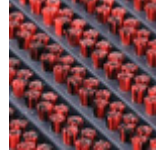

Red Black Bristles